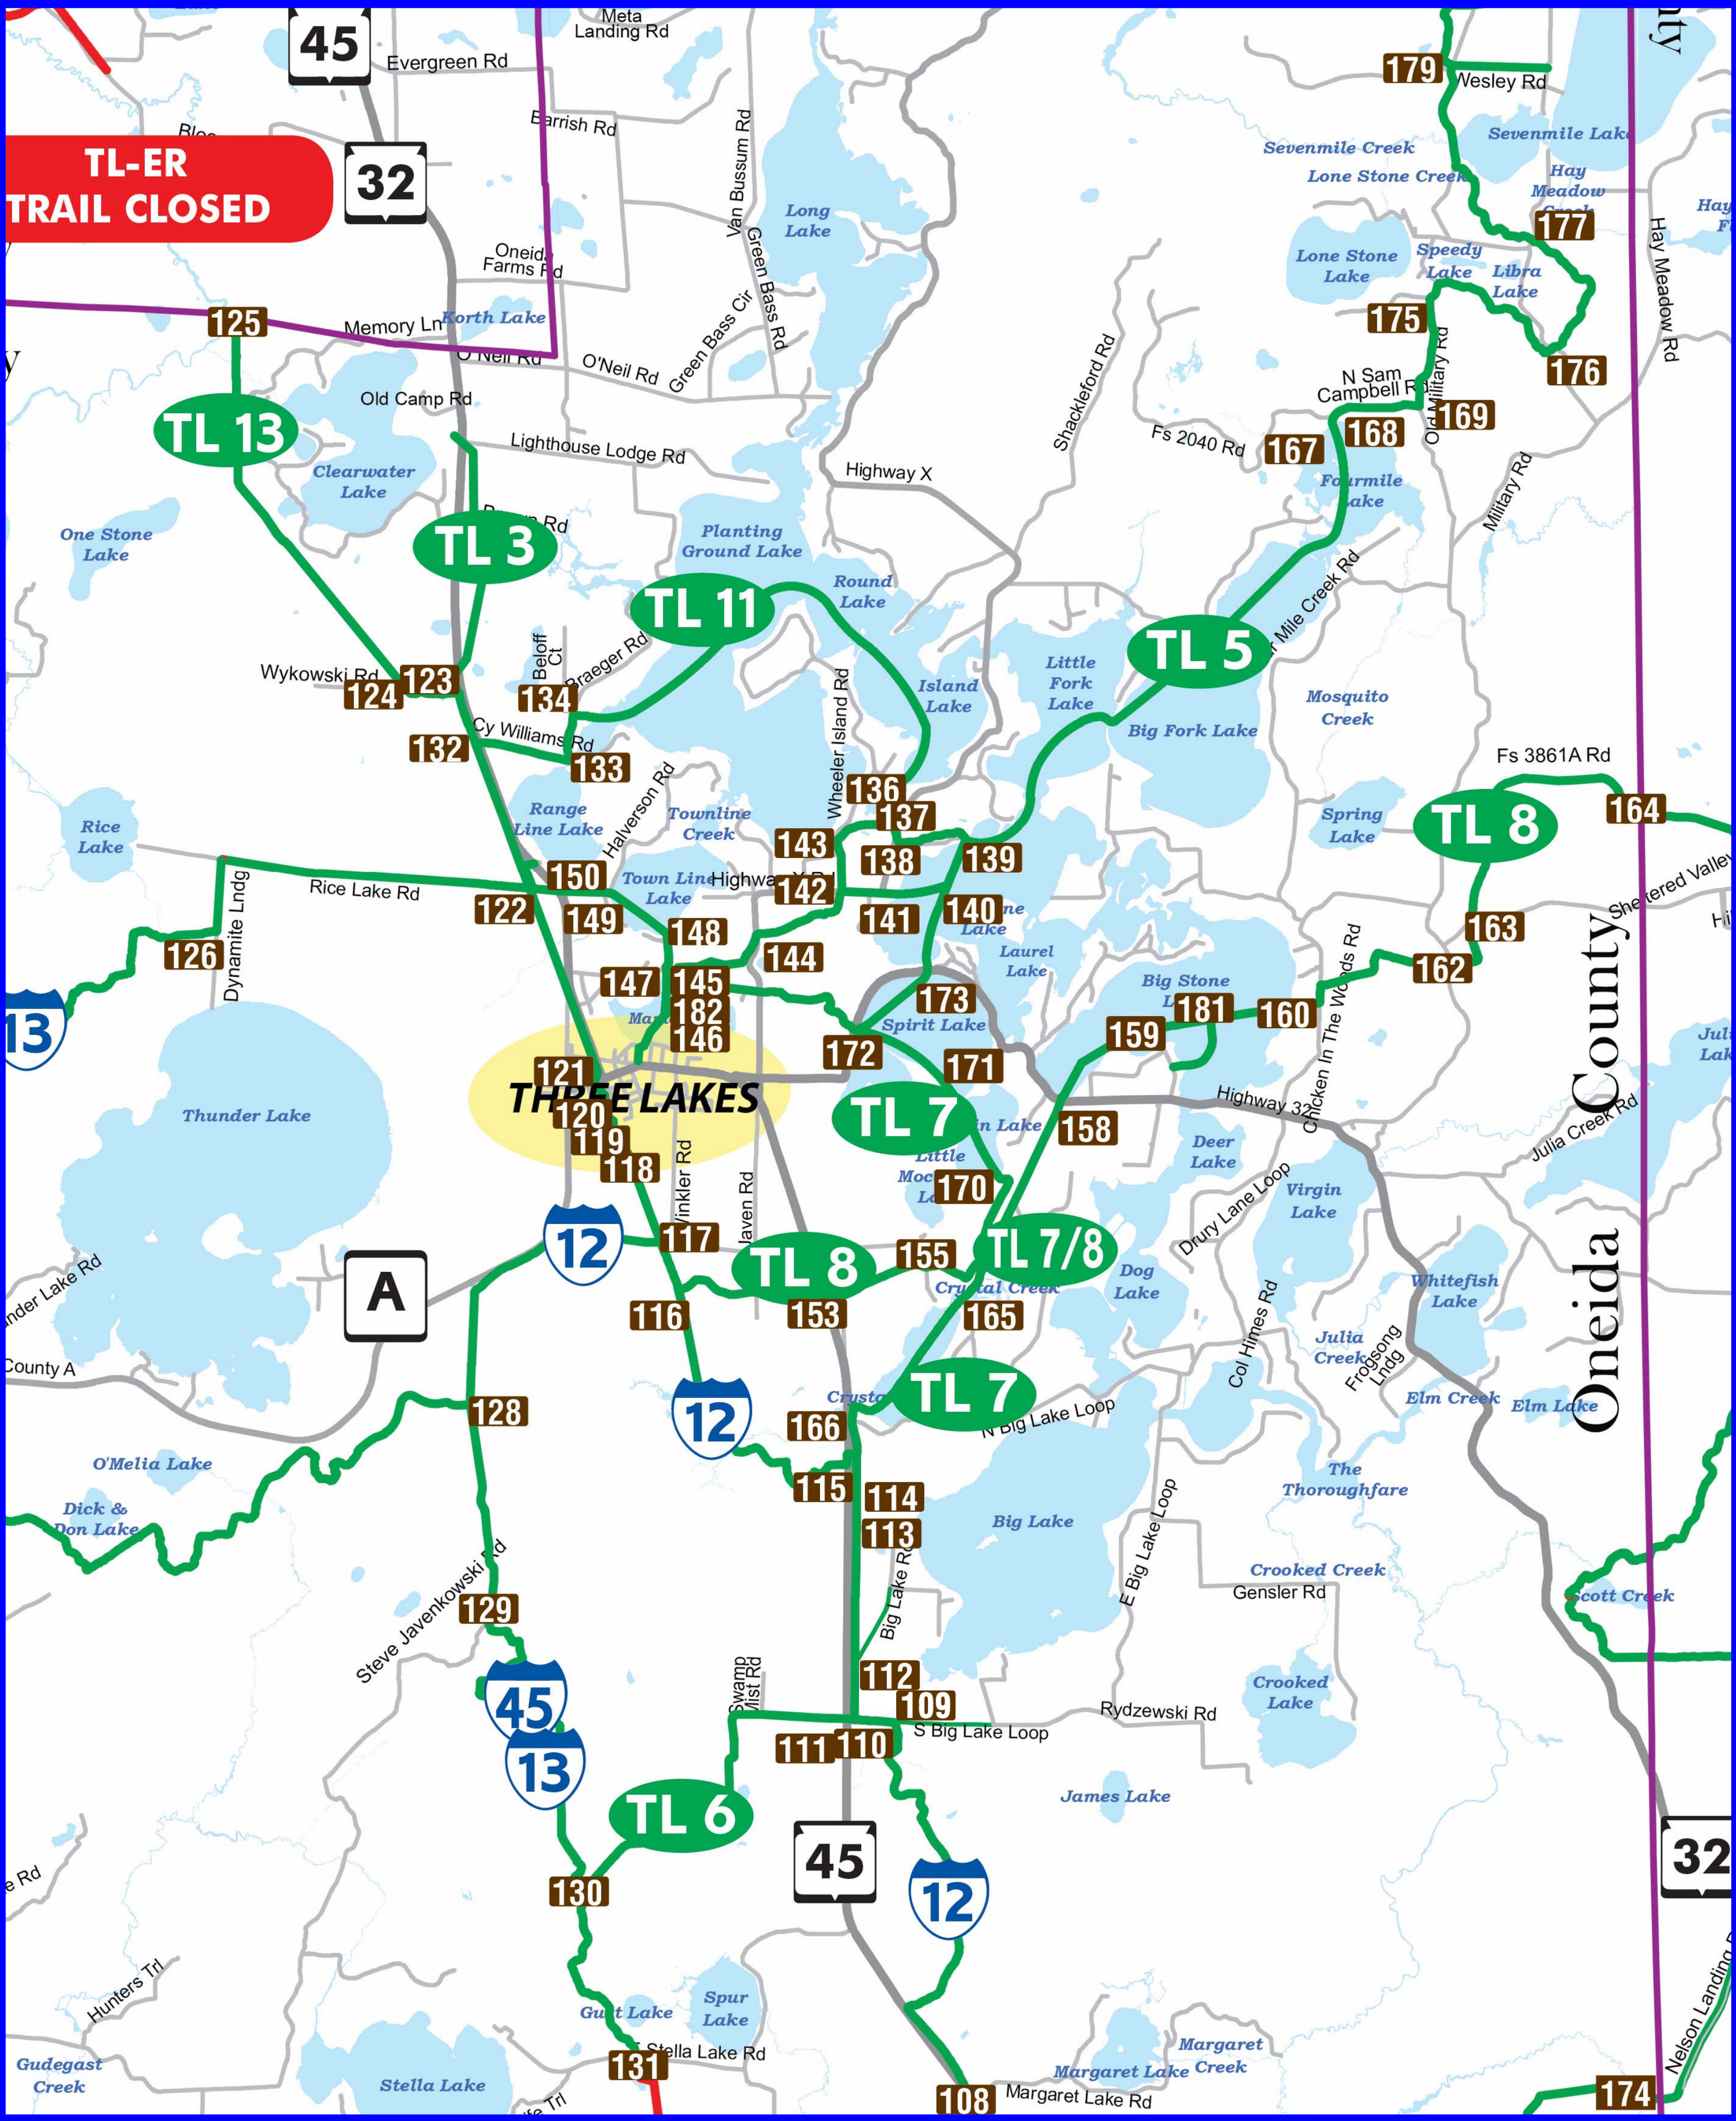

TL-ER TRAIL CLOSED

Oneida County